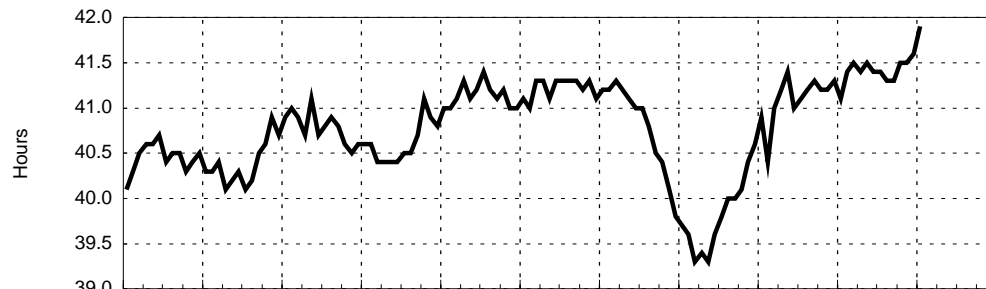

CIVILIAN UNEMPLOYMENT RATE Seasonally Adjusted

Source: Bureau of Labor Statistics

NONFARM PAYROLL EMPLOYMENT Seasonally Adjusted

Note: Quarterly Averages (Black Dash)
Source: Bureau of Labor Statistics

HOURS WORKED Seasonally Adjusted