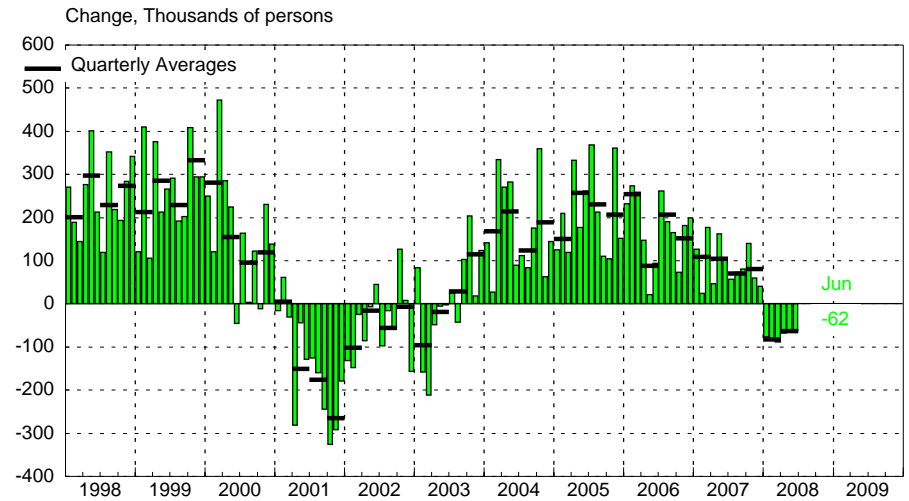

NONFARM PAYROLL EMPLOYMENT Seasonally Adjusted

Source: Bureau of Labor Statistics.