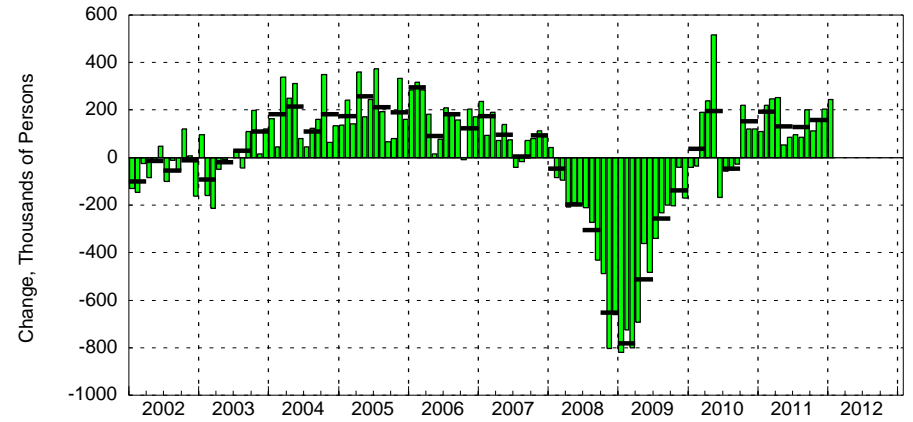

CIVILIAN UNEMPLOYMENT RATE Seasonally Adjusted

Source: Bureau of Labor Statistics

NONFARM PAYROLL EMPLOYMENT Seasonally Adjusted

Note: Quarterly Averages (Black Dash)
Source: Bureau of Labor Statistics

HOURS WORKED Seasonally Adjusted