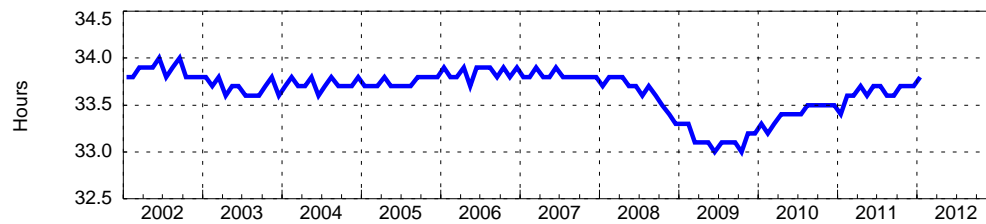

Note: Private Nonfarm
Source: Bureau of Labor Statistics

02.10.12