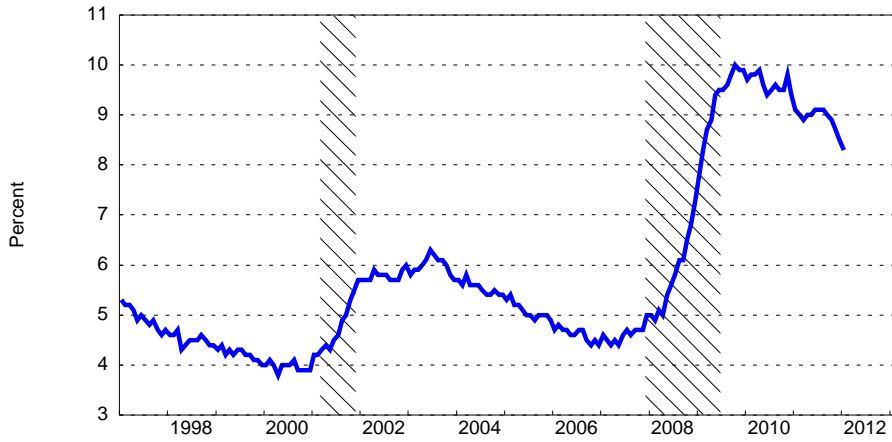

CIVILIAN UNEMPLOYMENT RATE Seasonally Adjusted

Source: Bureau of Labor Statistics

NONFARM PAYROLL EMPLOYMENT Seasonally Adjusted

Note: Quarterly Averages (Black Dash)
Source: Bureau of Labor Statistics

HOURS WORKED Seasonally Adjusted