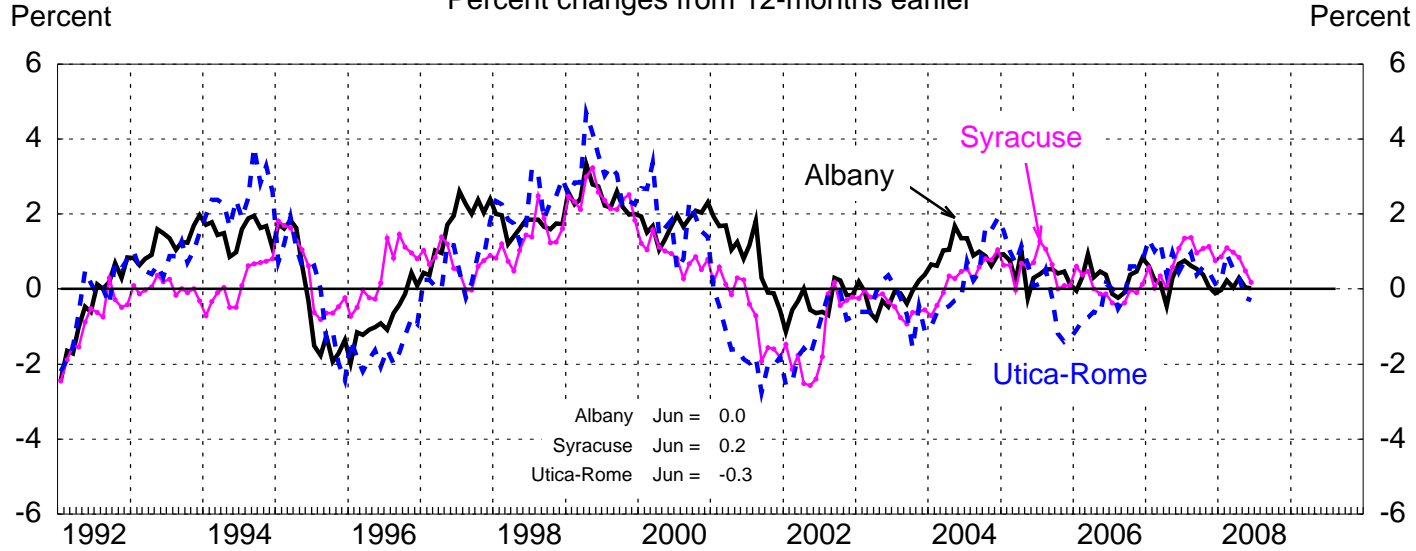

# PAYROLL JOB GROWTH: ALBANY, SYRACUSE AND UTICA-ROME NY

Percent changes from 12-months earlier

Albany NY = Albany, Rensselaer, Saratoga, Schenectady, and Schoharie counties

Utica-Rome MSA = Herkimer and Oneida counties. Syracuse NY = Madison, Onondaga, Oswego counties.