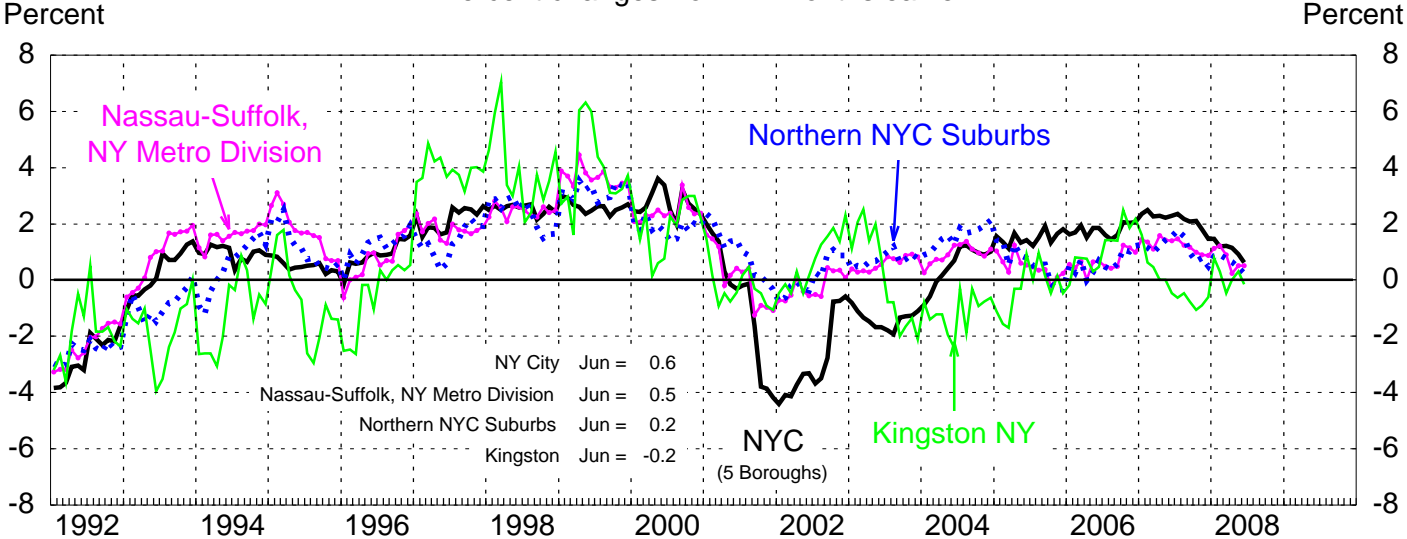

PAYROLL JOB GROWTH: DOWN-STATE NEW YORK

Percent changes from 12-months earlier

Northern NYC Suburbs = Dutches NY, Orange NY, Putnam NY, Rockland NY, and Westchester NY counties.

Kingston NY = Ulster county.