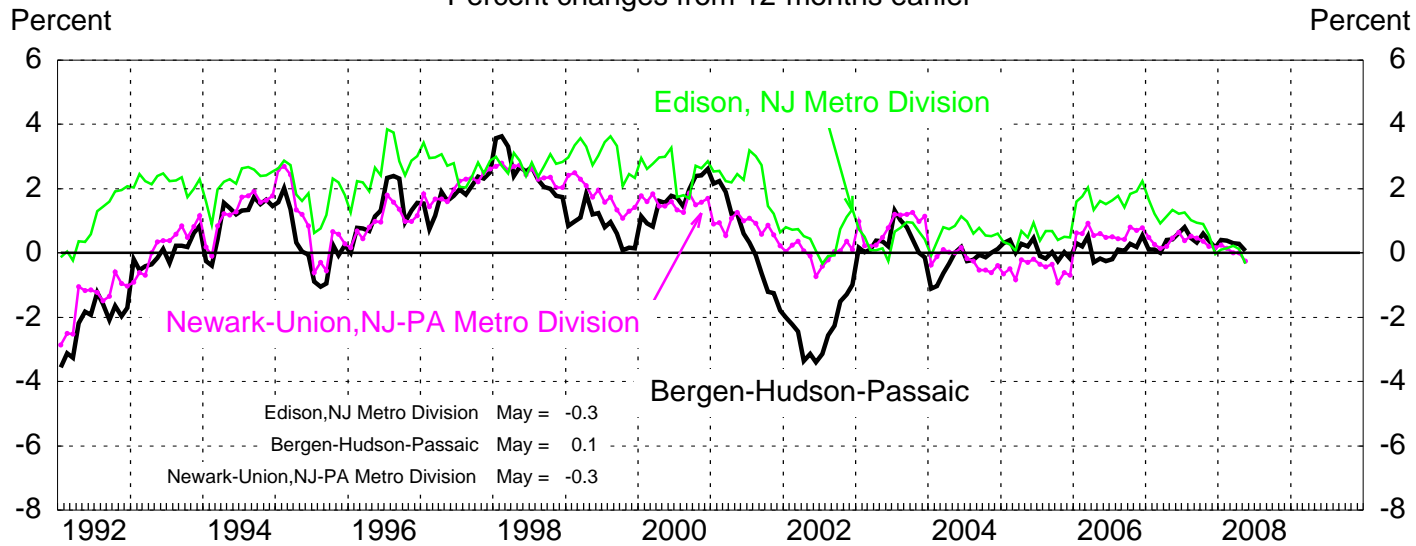

PAYROLL JOB GROWTH: NORTHERN NEW JERSEY

Percent changes from 12-months earlier

Newark-Union, NJ-PA Metro Division= Essex NJ, Hunterdon NJ, Morris NJ, Sussex NJ, Union NJ, and Pike PA counties.

Edison, NJ Metro Division= Middlesex NJ, Monmouth NJ, Ocean NJ, and Somerset NJ counties.