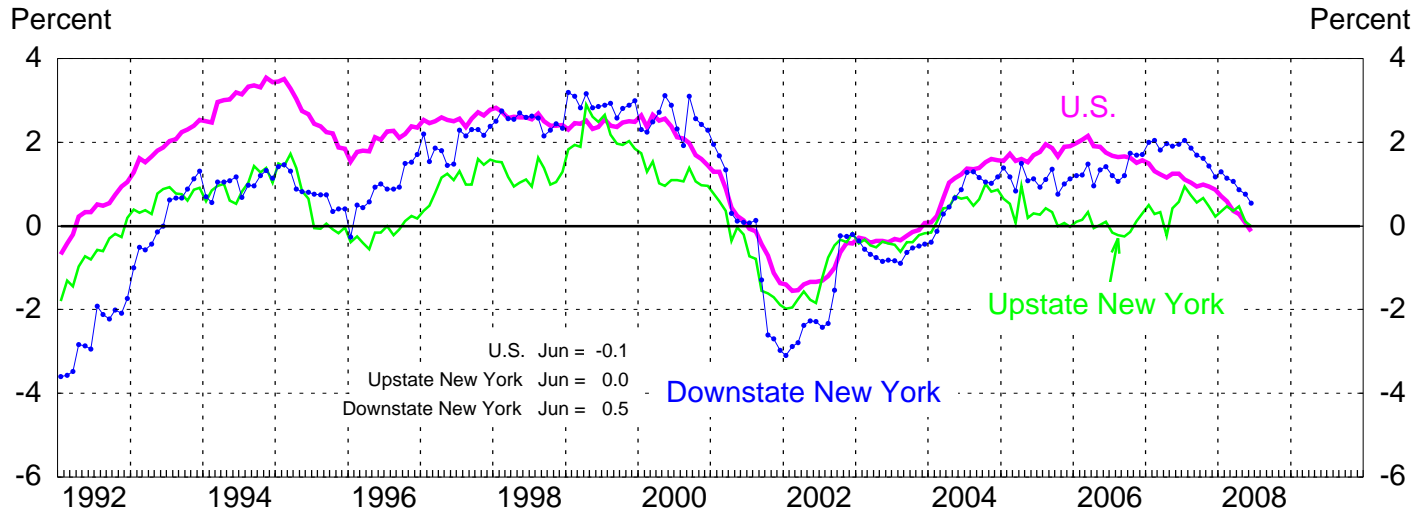

# PAYROLL JOB GROWTH: U.S., NY DOWNSTATE AND UPSTATE

Percent changes from 12-months earlier

Upstate NY includes: Albany, Binghamton, Buffalo, Glen Falls, Ithaca, Rochester, Syracuse, Utica-Rome metro areas.

Downstate NY includes: New York City, Dutchess, Nassau, Orange, Putnam, Rockland, Suffolk, Ulster, and Westchester counties.

Source: Bureau of Labor Statistics, NY Department of Labor, Moody's Economy.com.