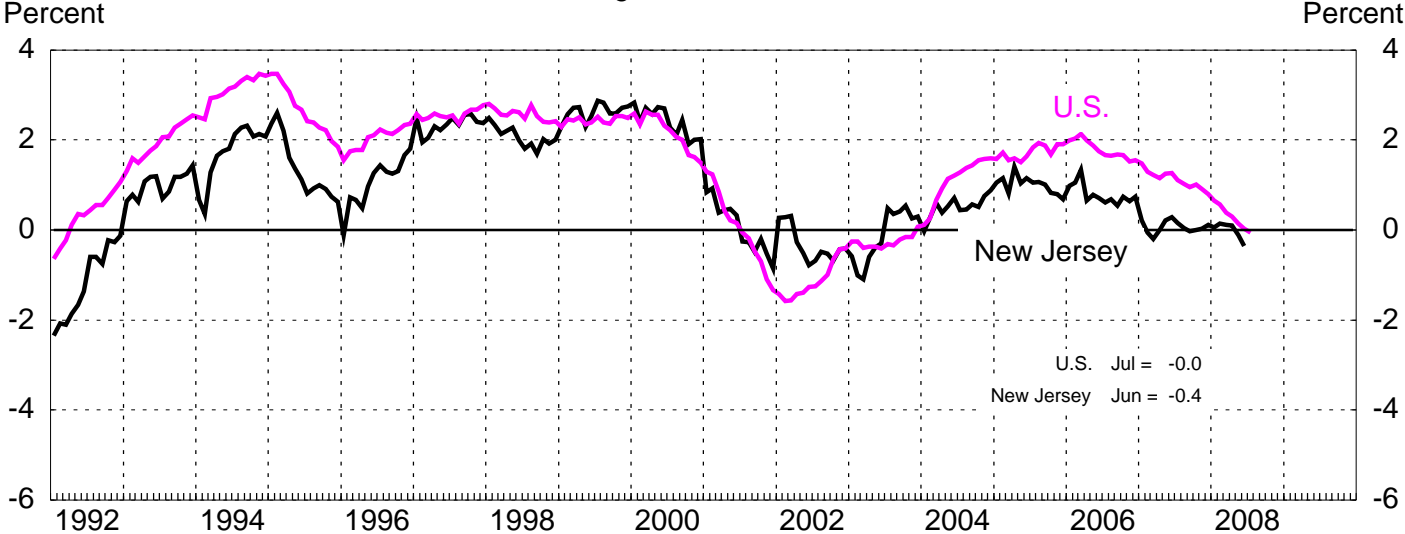

# PAYROLL JOB GROWTH: U.S. AND NEW JERSEY

Percent changes from 12-months earlier

Source: Bureau of Labor Statistics, NJ Department of Labor, Moody's Economy.com.

WDRX\_8

15-Aug-08